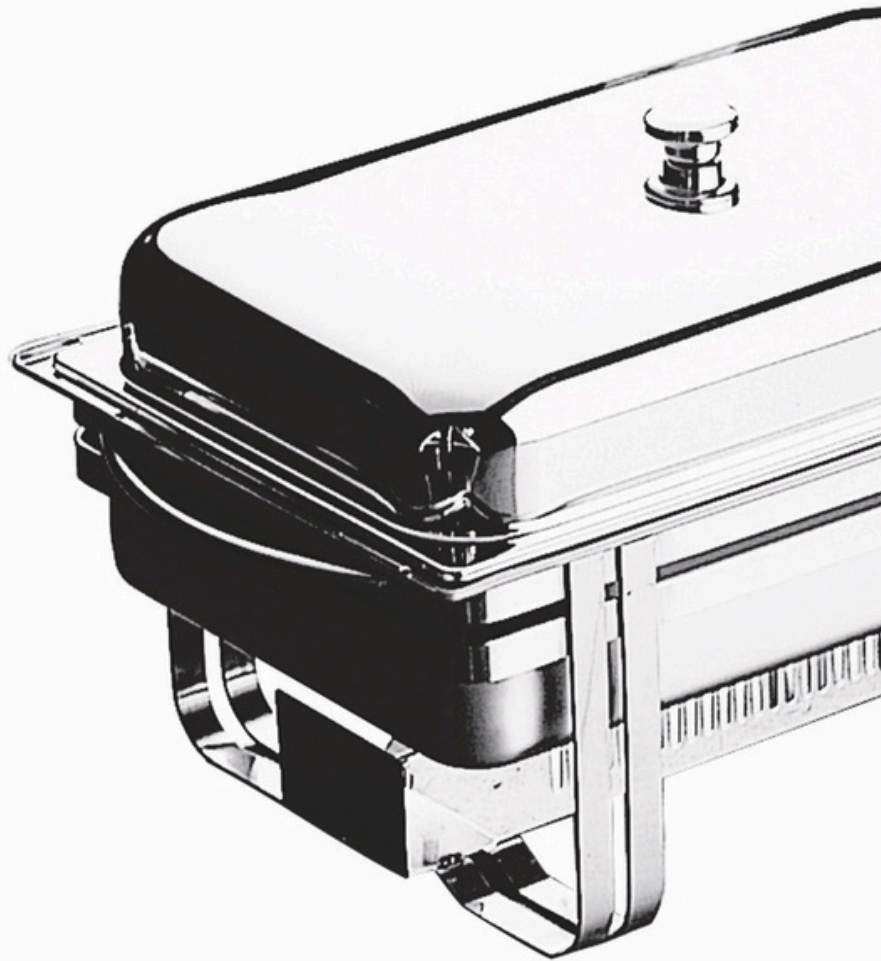

## Rectangular Chafing Dish 1/1 with removable cover

Rectangular Chafing Dish (GN 1/1) in premium 18/10 stainless steel, designed to elevate any buffet setup. Its sleek, modern finish and fully removable cover make refilling effortless and presentation flawless.

Built for professionals who refuse to settle for ordinary, this is the piece that transforms a service line into a showpiece.

No electricity needed.

cm. 61 x 30  
H cm. 32,5  
lt. 6,5

24" x 11 3/4"  
H 12 3/4"  
gal. 1 3/4